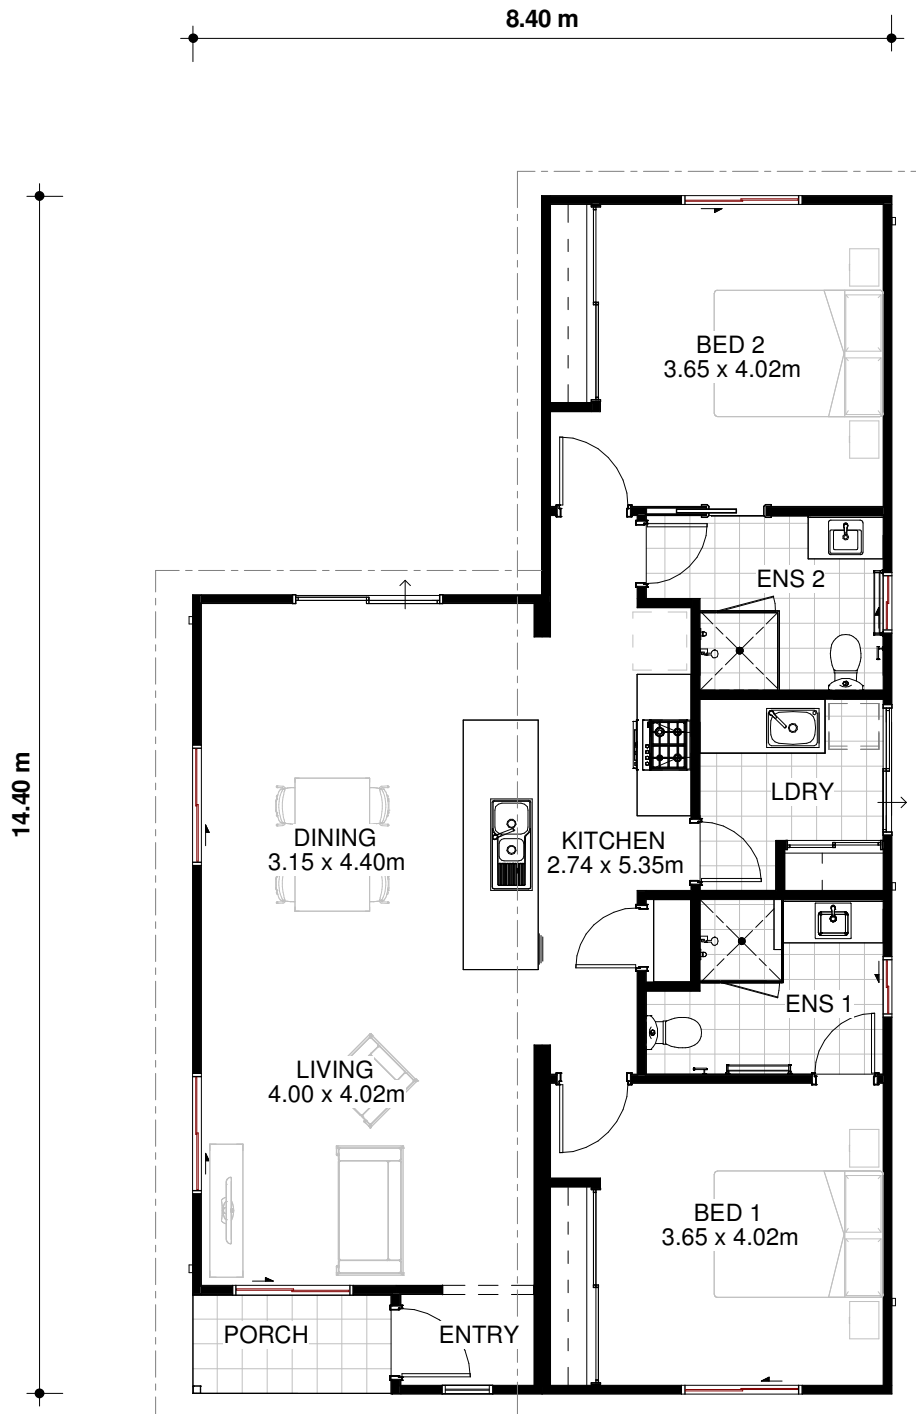

BEAUFORT

2 bed 2 bath

MODULAR SERIES

t (08) 6454 0919 e sales@modularwa.com.au w modularwa.com.au

BEAUFORT

2 bed 2 bath

Two bedrooms with ensuites, means no compromises are necessary!
Enjoy comfort and privacy - then come together in the sprawling open plan living area.

Dimensions
8.4 x 14.4 m

Area
100m²

t (08)6454 0919 e sales@modularwa.com.au w modularwa.com.au

Graphics shown are for illustrative purposes only and may depict fixtures, finishes, and features not included in the standard model. Please refer to the Base Inclusions list for further information. Note: Dimensions shown on brochures may differ slightly to construction plans due to manufacturing measurement procedures and custom or site-specific conditions. © 2023, Modularis Pty Ltd BRN 101630.