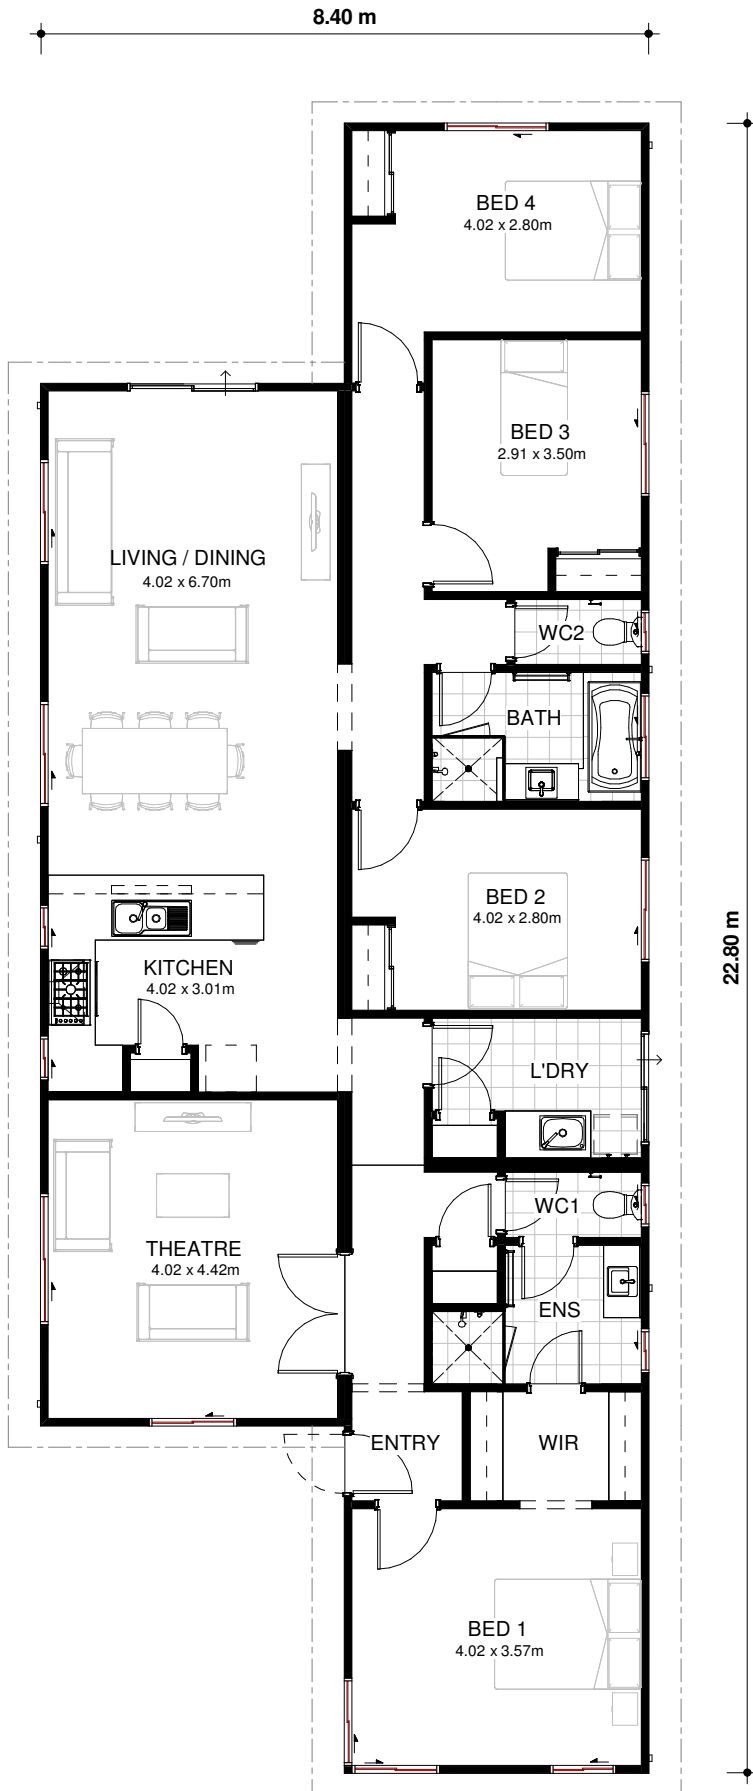

BLACKWOOD

4 bed 2 bath

MODULAR SERIES

t (08)6454 0919 e sales@modularwa.com.au w modularwa.com.au

BLACKWOOD

4 bed 2 bath

Dimensions

8.4 x 22.8 m

Area

156m²

Designed for narrow lots and growing families, the Blackwood is a spacious four bedroom home with a theatre to keep everyone entertained!

t (08)6454 0919 e sales@modularwa.com.au w modularwa.com.au

Graphics shown are for illustrative purposes only and may depict fixtures, finishes, and features not included in the standard model. Please refer to the Base Inclusions list for further information. Note: Dimensions shown on brochures may differ slightly to construction plans due to manufacturing measurement procedures and custom or site-specific conditions. © 2023, Modularis Pty Ltd BRN 101630.