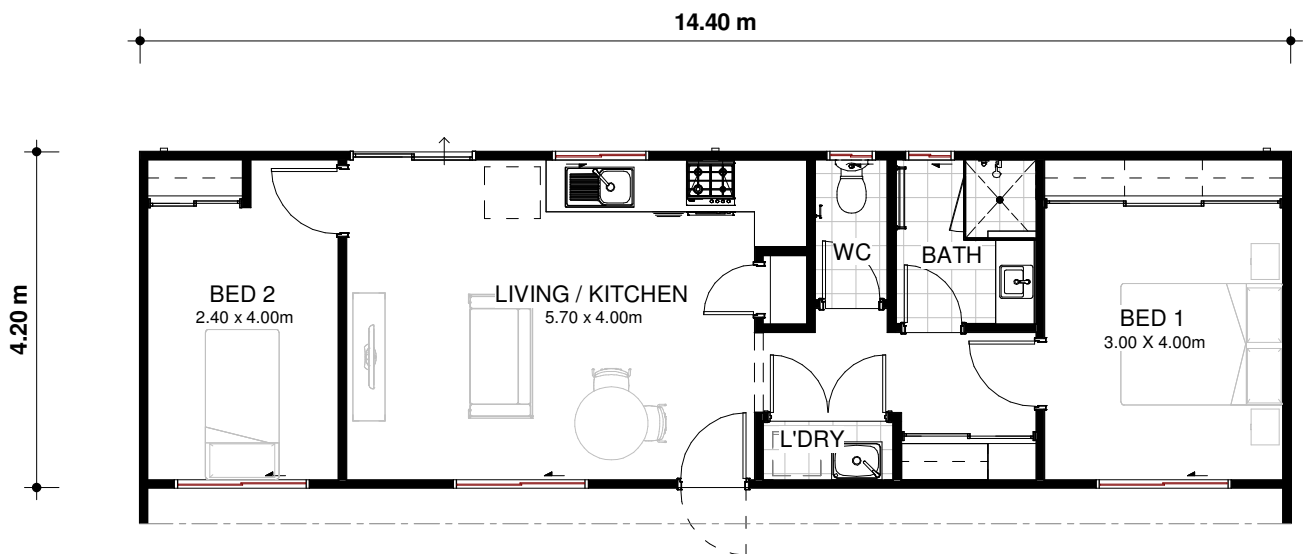

CLIFTON

2 bed 1 bath

MODULAR SERIES

t (08)6454 0919 e sales@modularwa.com.au w modularwa.com.au

CLIFTON

2 bed 1 bath

The Clifton manages to pack in not one, but two bedrooms with a functional main living space. We suggest adding a verandah for the ultimate getaway.

Dimensions
14.4 x 4.2 m

Area
60m²

t (08)6454 0919 e sales@modularwa.com.au w modularwa.com.au

Graphics shown are for illustrative purposes only and may depict fixtures, finishes, and features not included in the standard model. Please refer to the Base Inclusions list for further information. Note: Dimensions shown on brochures may differ slightly to construction plans due to manufacturing measurement procedures and custom or site-specific conditions. © 2023, Modularis Pty Ltd BRN 101630.