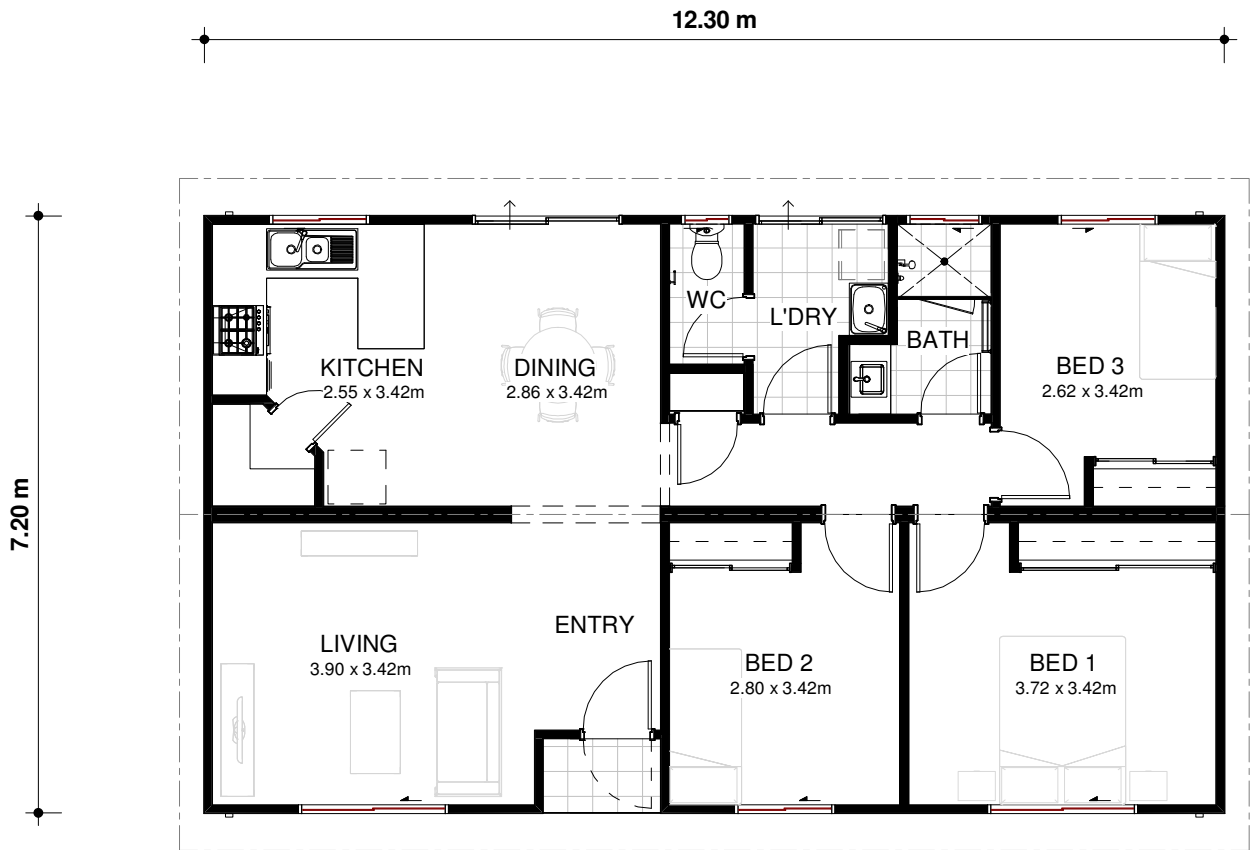

JOHNSTON

3 bed 1 bath

MODULAR SERIES

t (08)6454 0919 e sales@modularwa.com.au w modularwa.com.au

JOHNSTON

3 bed 1 bath

Embrace the country lifestyle. This design offers a traditional layout with separation between living areas. Works great with a wraparound verandah.

Dimensions
12.3 x 7.2 m

Area
89m²

t (08)6454 0919 e sales@modularwa.com.au w modularwa.com.au

Graphics shown are for illustrative purposes only and may depict fixtures, finishes, and features not included in the standard model. Please refer to the Base Inclusions list for further information. Note: Dimensions shown on brochures may differ slightly to construction plans due to manufacturing measurement procedures and custom or site-specific conditions. © 2023, Modularis Pty Ltd BRN 101630.