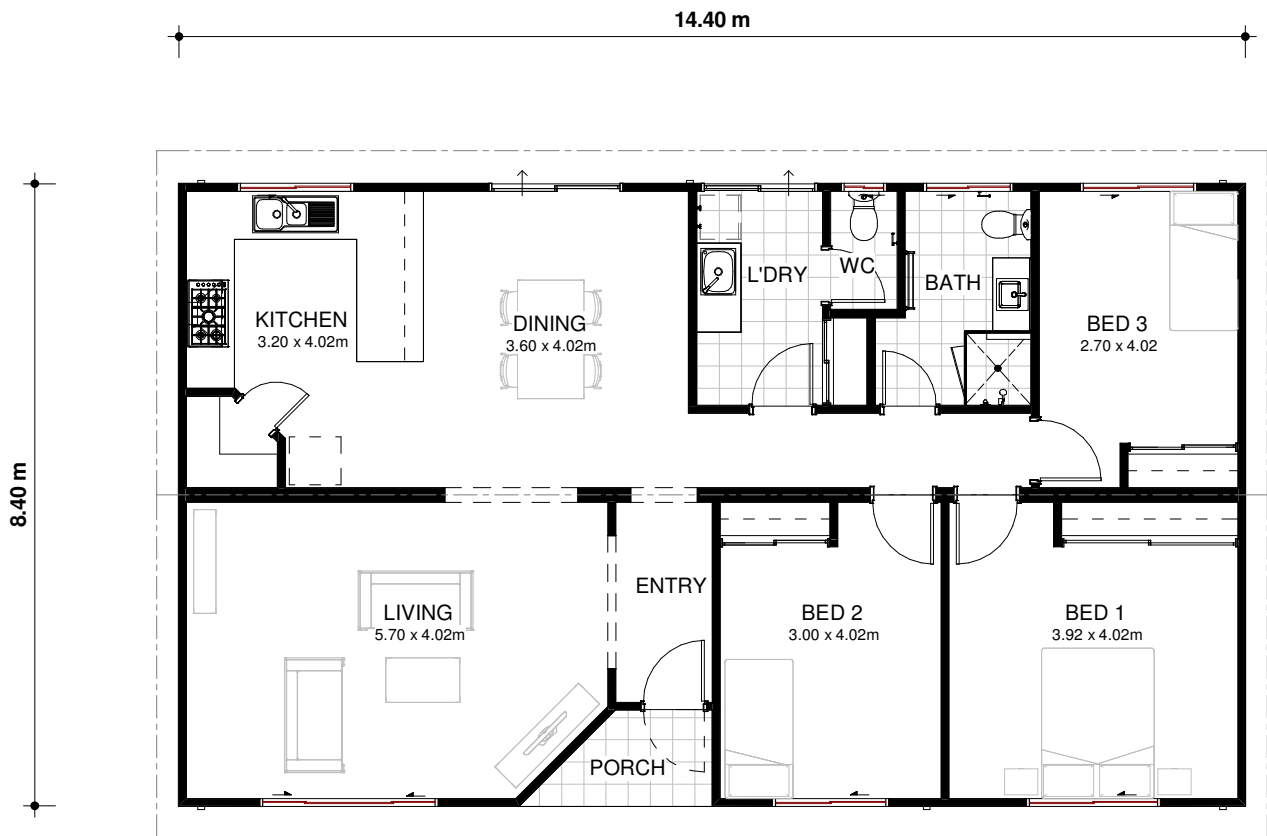

KALGAN

3 bed 1 bath

MODULAR SERIES

t (08)6454 0919 e sales@modularwa.com.au w modularwa.com.au

KALGAN

3 bed 1 bath

A more expansive adaption of the Johnson, this design offers an increased sense of space while maintaining the benefits of traditional, separated living areas.

Dimensions
14.4 x 8.4 m

Area
121m²

t (08)6454 0919 e sales@modularwa.com.au w modularwa.com.au

Graphics shown are for illustrative purposes only and may depict fixtures, finishes, and features not included in the standard model. Please refer to the Base Inclusions list for further information. Note: Dimensions shown on brochures may differ slightly to construction plans due to manufacturing measurement procedures and custom or site-specific conditions. © 2023, Modularis Pty Ltd BRN 101630.