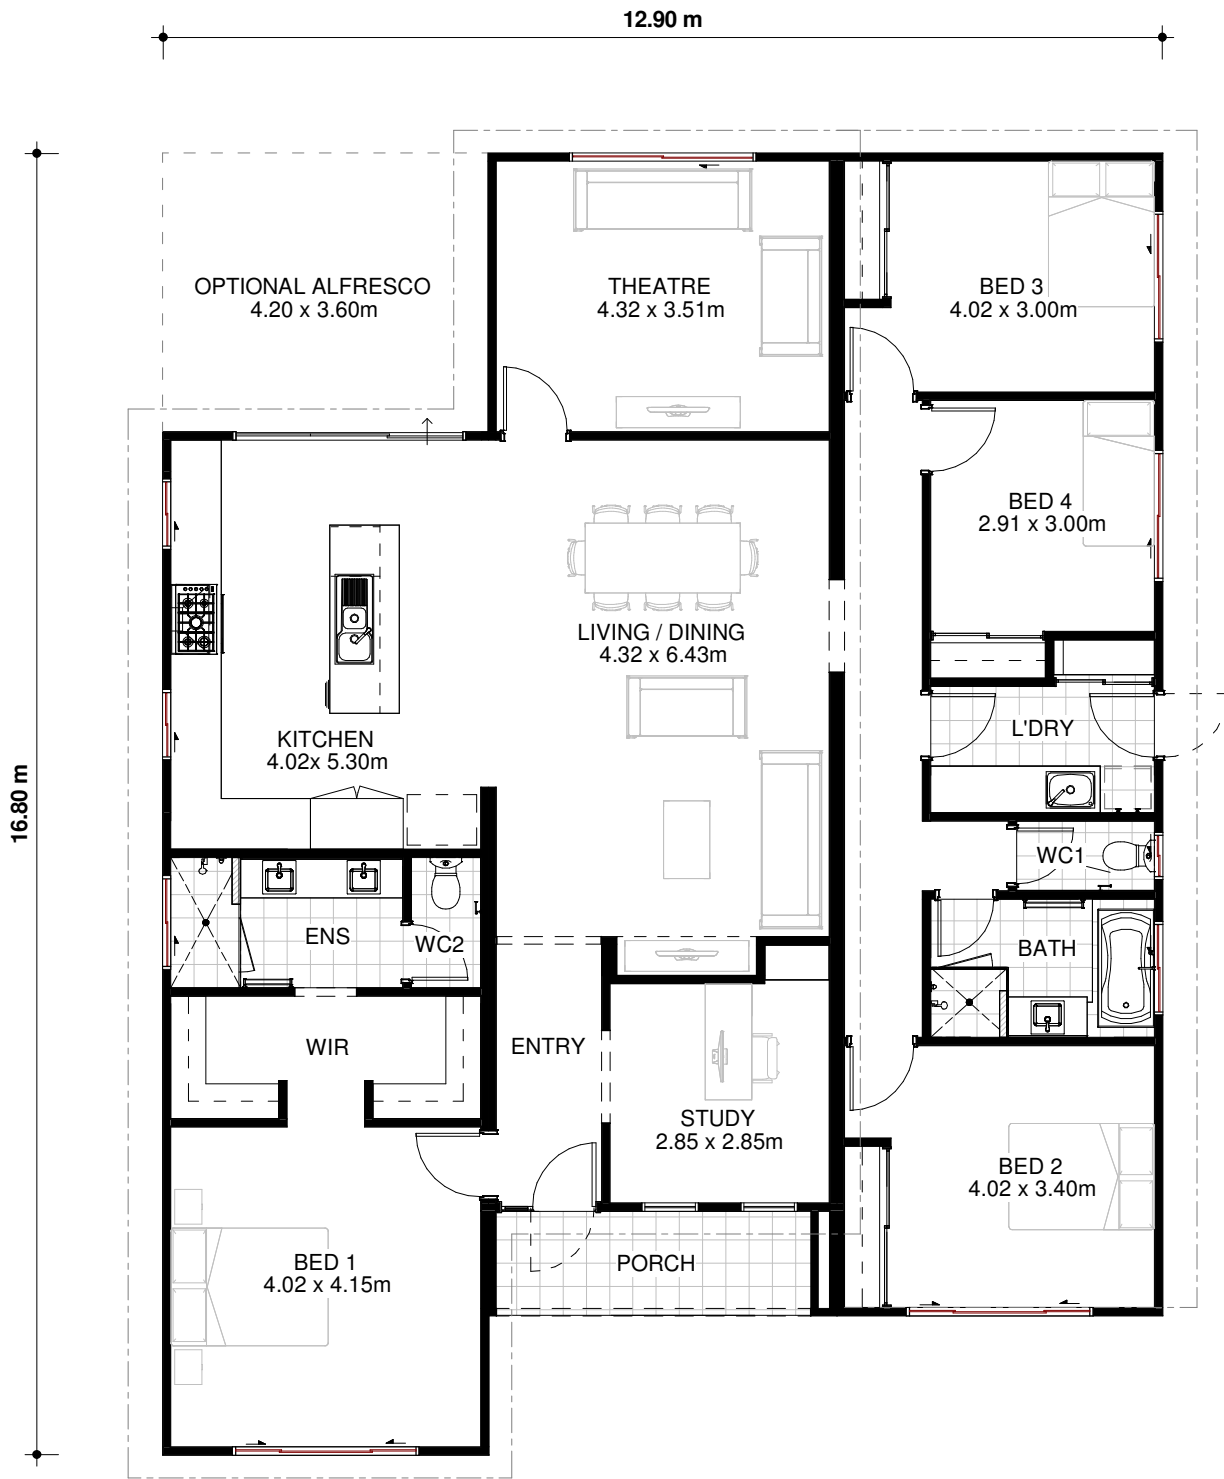

TEAGUE

4 bed 2 bath

ELEVATE SERIES

t (08) 6454 0919 e sales@modularwa.com.au w modularwa.com.au

TEAGUE

4 bed 2 bath

A design fit for entertainers with a theatre, study, luxurious master suite, and a generous kitchen that flows seamlessly into the outdoor alfresco area.

Dimensions
12.9 x 16.8 m

Area
185m²

t (08)6454 0919 e sales@modularwa.com.au w modularwa.com.au

Graphics shown are for illustrative purposes only and may depict fixtures, finishes, and features not included in the standard model. Please refer to the Base Inclusions list for further information. Note: Dimensions shown on brochures may differ slightly to construction plans due to manufacturing measurement procedures and custom or site-specific conditions. © 2023, Modularis Pty Ltd BRN 101630.